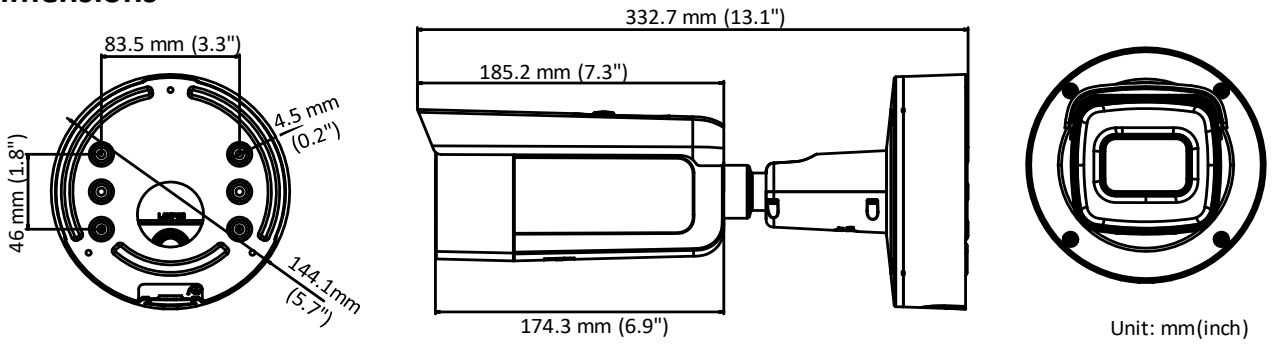

Weight

Camera: approx. 1893 g (4.2 lb.)

Available Model:

DS-2CD2645FWD-IZS (2.8 to 12 mm)

Dimensions

Accessories

DS-1475ZJ-SUS
Vertical Pole Mount

DS-1476ZJ-SUS
Corner Mount